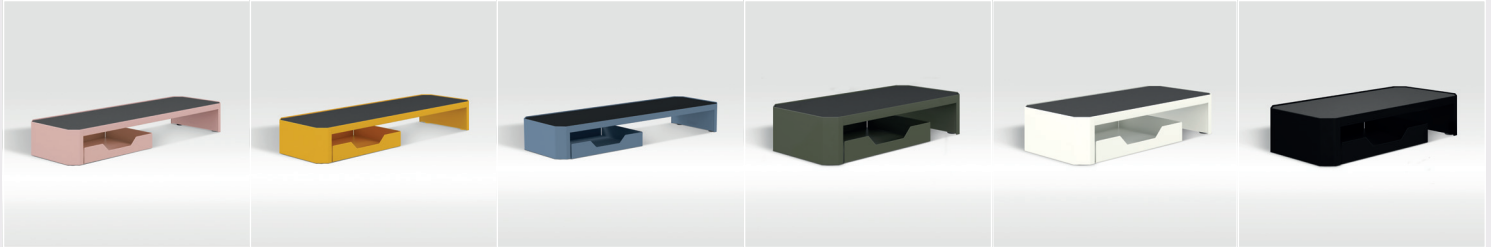

Platform

BISLEY

www.bisley.com

Platform

Elevate your working day with a **Platform**.

With many of us working longer or more flexible hours, it is vital to make sure your monitor is at the correct and comfortable height. Available in two widths to suit different screens and desk space, Platform's minimalist design ensures that your display is always lifted. With a handy removable tray to pop your bits 'n bobs in, Platform keeps your desk tidy all day.

Platform is also compatible with Mosaic hanging accessories for extra organisation of your smaller, day-to-day desktop items.

Work comfortably and clutter free with a Platform.

Steel screen stand and accompanying tray.

Anti-slip, scratch free fabric top.

Available in two widths.

Discreet rubber feet.

Designed and made in the UK.

2 year guarantee.
